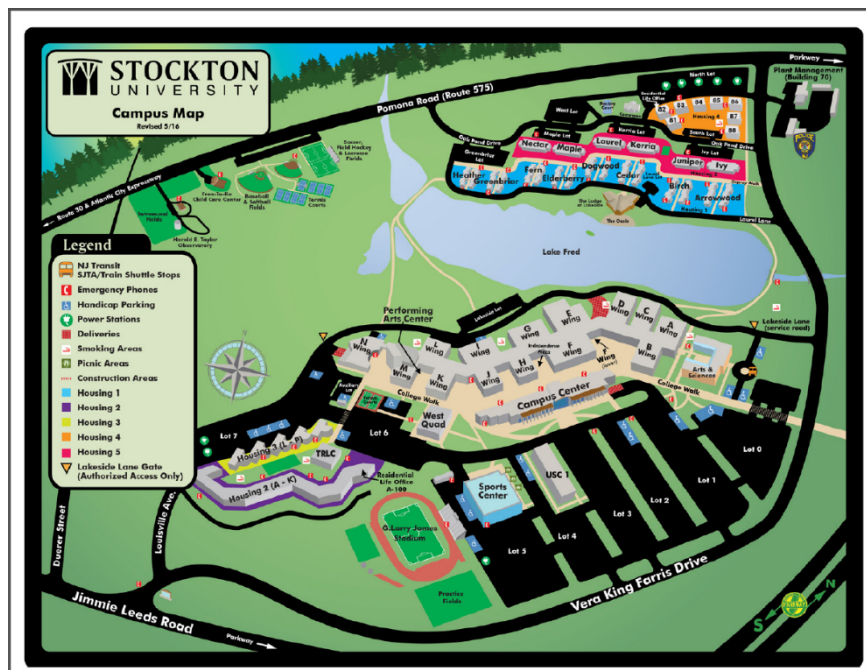

Summer 2016 Computer Lab Hours

May 16 through August 12

D-Wing labs, A&S Labs & H101

Monday through Thursday

8:00am - 11:00pm

D-Wing Lab (D-026)

Friday, Saturday & Sunday

8:00am – 4:00pm

*Main Campus labs will be unavailable during
Registration & Orientation 6/27 through 6/30 & 7/5, 7/7
7/11 through 7/14 and 8/9 through 8/10*

Lakeside

*Will remain Open 24 X 7 throughout the summer but without support.
Lab will be checked each business day morning for paper and supplies*

CM 103, F-Wing, G108, TRLC

Will be available only for classes & scheduled events

**ALL MAIN CAMPUS LABS WILL BE CLOSED ON
Monday MAY 30 and Monday JULY 4**

***Help Desk x4309 - will be open
Mon-Thurs 8AM to 10PM & Fri, Sat & Sun 8AM to 4PM***